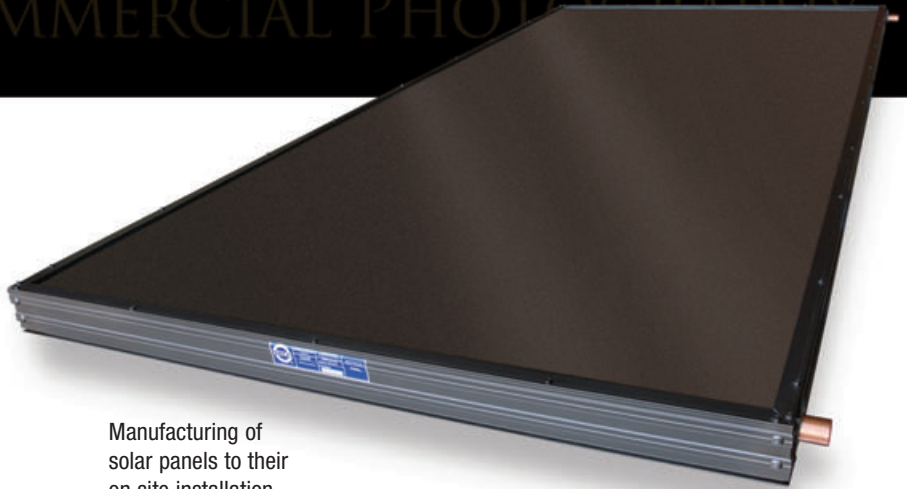

CREATIVE IMPACT DESIGN

Photos by

JEFF OSTÉ

From exotic cars to classic and restored

PROFESSIONAL COMMERCIAL PHOTOGRAPHY

Large venue photography from the new Twins stadium to the MN Gophers

Manufacturing of solar panels to their on site installation