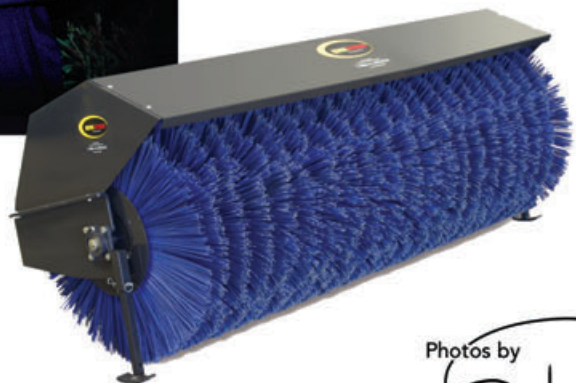

Photos by
JEFF OSTÉ